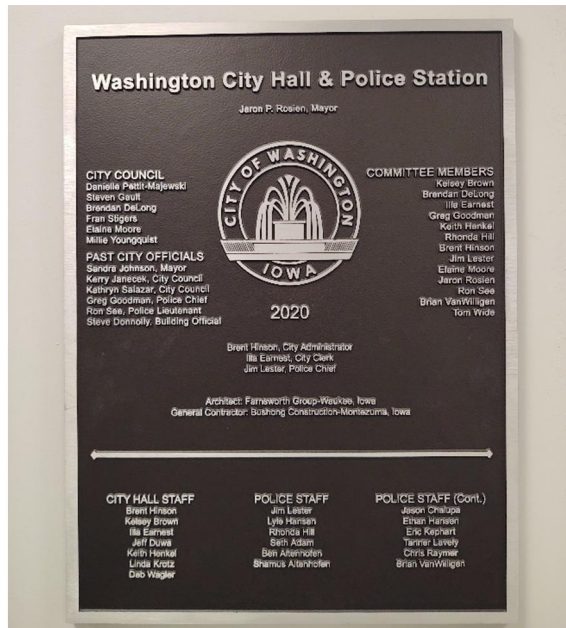

Municipal Campus Site Photos

City Hall/Police/Fire- Before

City Hall/Police- After

Municipal Campus Site Photos

View of Facility from North- East Washington/Highway 92

City Hall/Police Entry Vestibule

Municipal Campus Site Photos

Fire Station

Rear of Building/Staff Access

Rear of Building/ Staff Access

Municipal Campus Site Photos

City Hall/Police Recognition Plaque

Fire Station Recognition Plaque

City Hall/Police Lobby

Municipal Campus Site Photos

Lobby/Hallway to Council Chambers

Council Chambers

Municipal Campus Site Photos

City Hall Conference Room

Mayor's Office

Municipal Campus Site Photos

Police Administrative Office

Patrol Officer Work Area