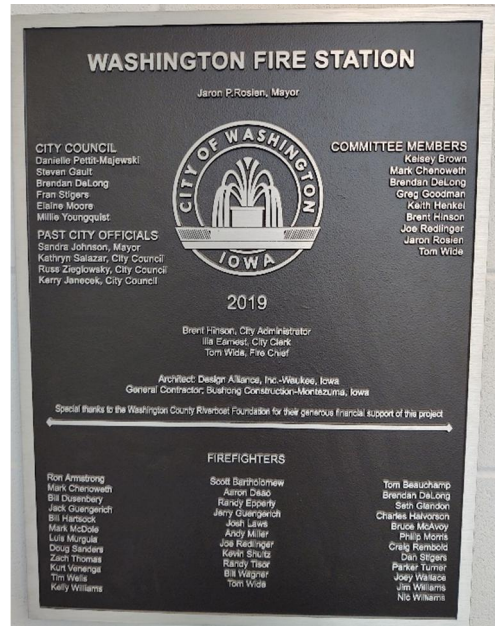

Municipal Campus Site Photos

City Hall/Police/Fire- Before

City Hall/Police- After

Municipal Campus Site Photos

View of Facility from North- East Washington/Highway 92

City Hall/Police Entry Vestibule

Municipal Campus Site Photos

Fire Station

Rear of Building/Staff Access

Rear of Building/ Staff Access

Municipal Campus Site Photos

City Hall/Police Recognition Plaque

Fire Station Recognition Plaque

City Hall/Police Lobby

Municipal Campus Site Photos

Lobby/Hallway to Council Chambers

Council Chambers

Municipal Campus Site Photos

City Hall Conference Room

Mayor's Office

Municipal Campus Site Photos

Police Administrative Office

Patrol Officer Work Area